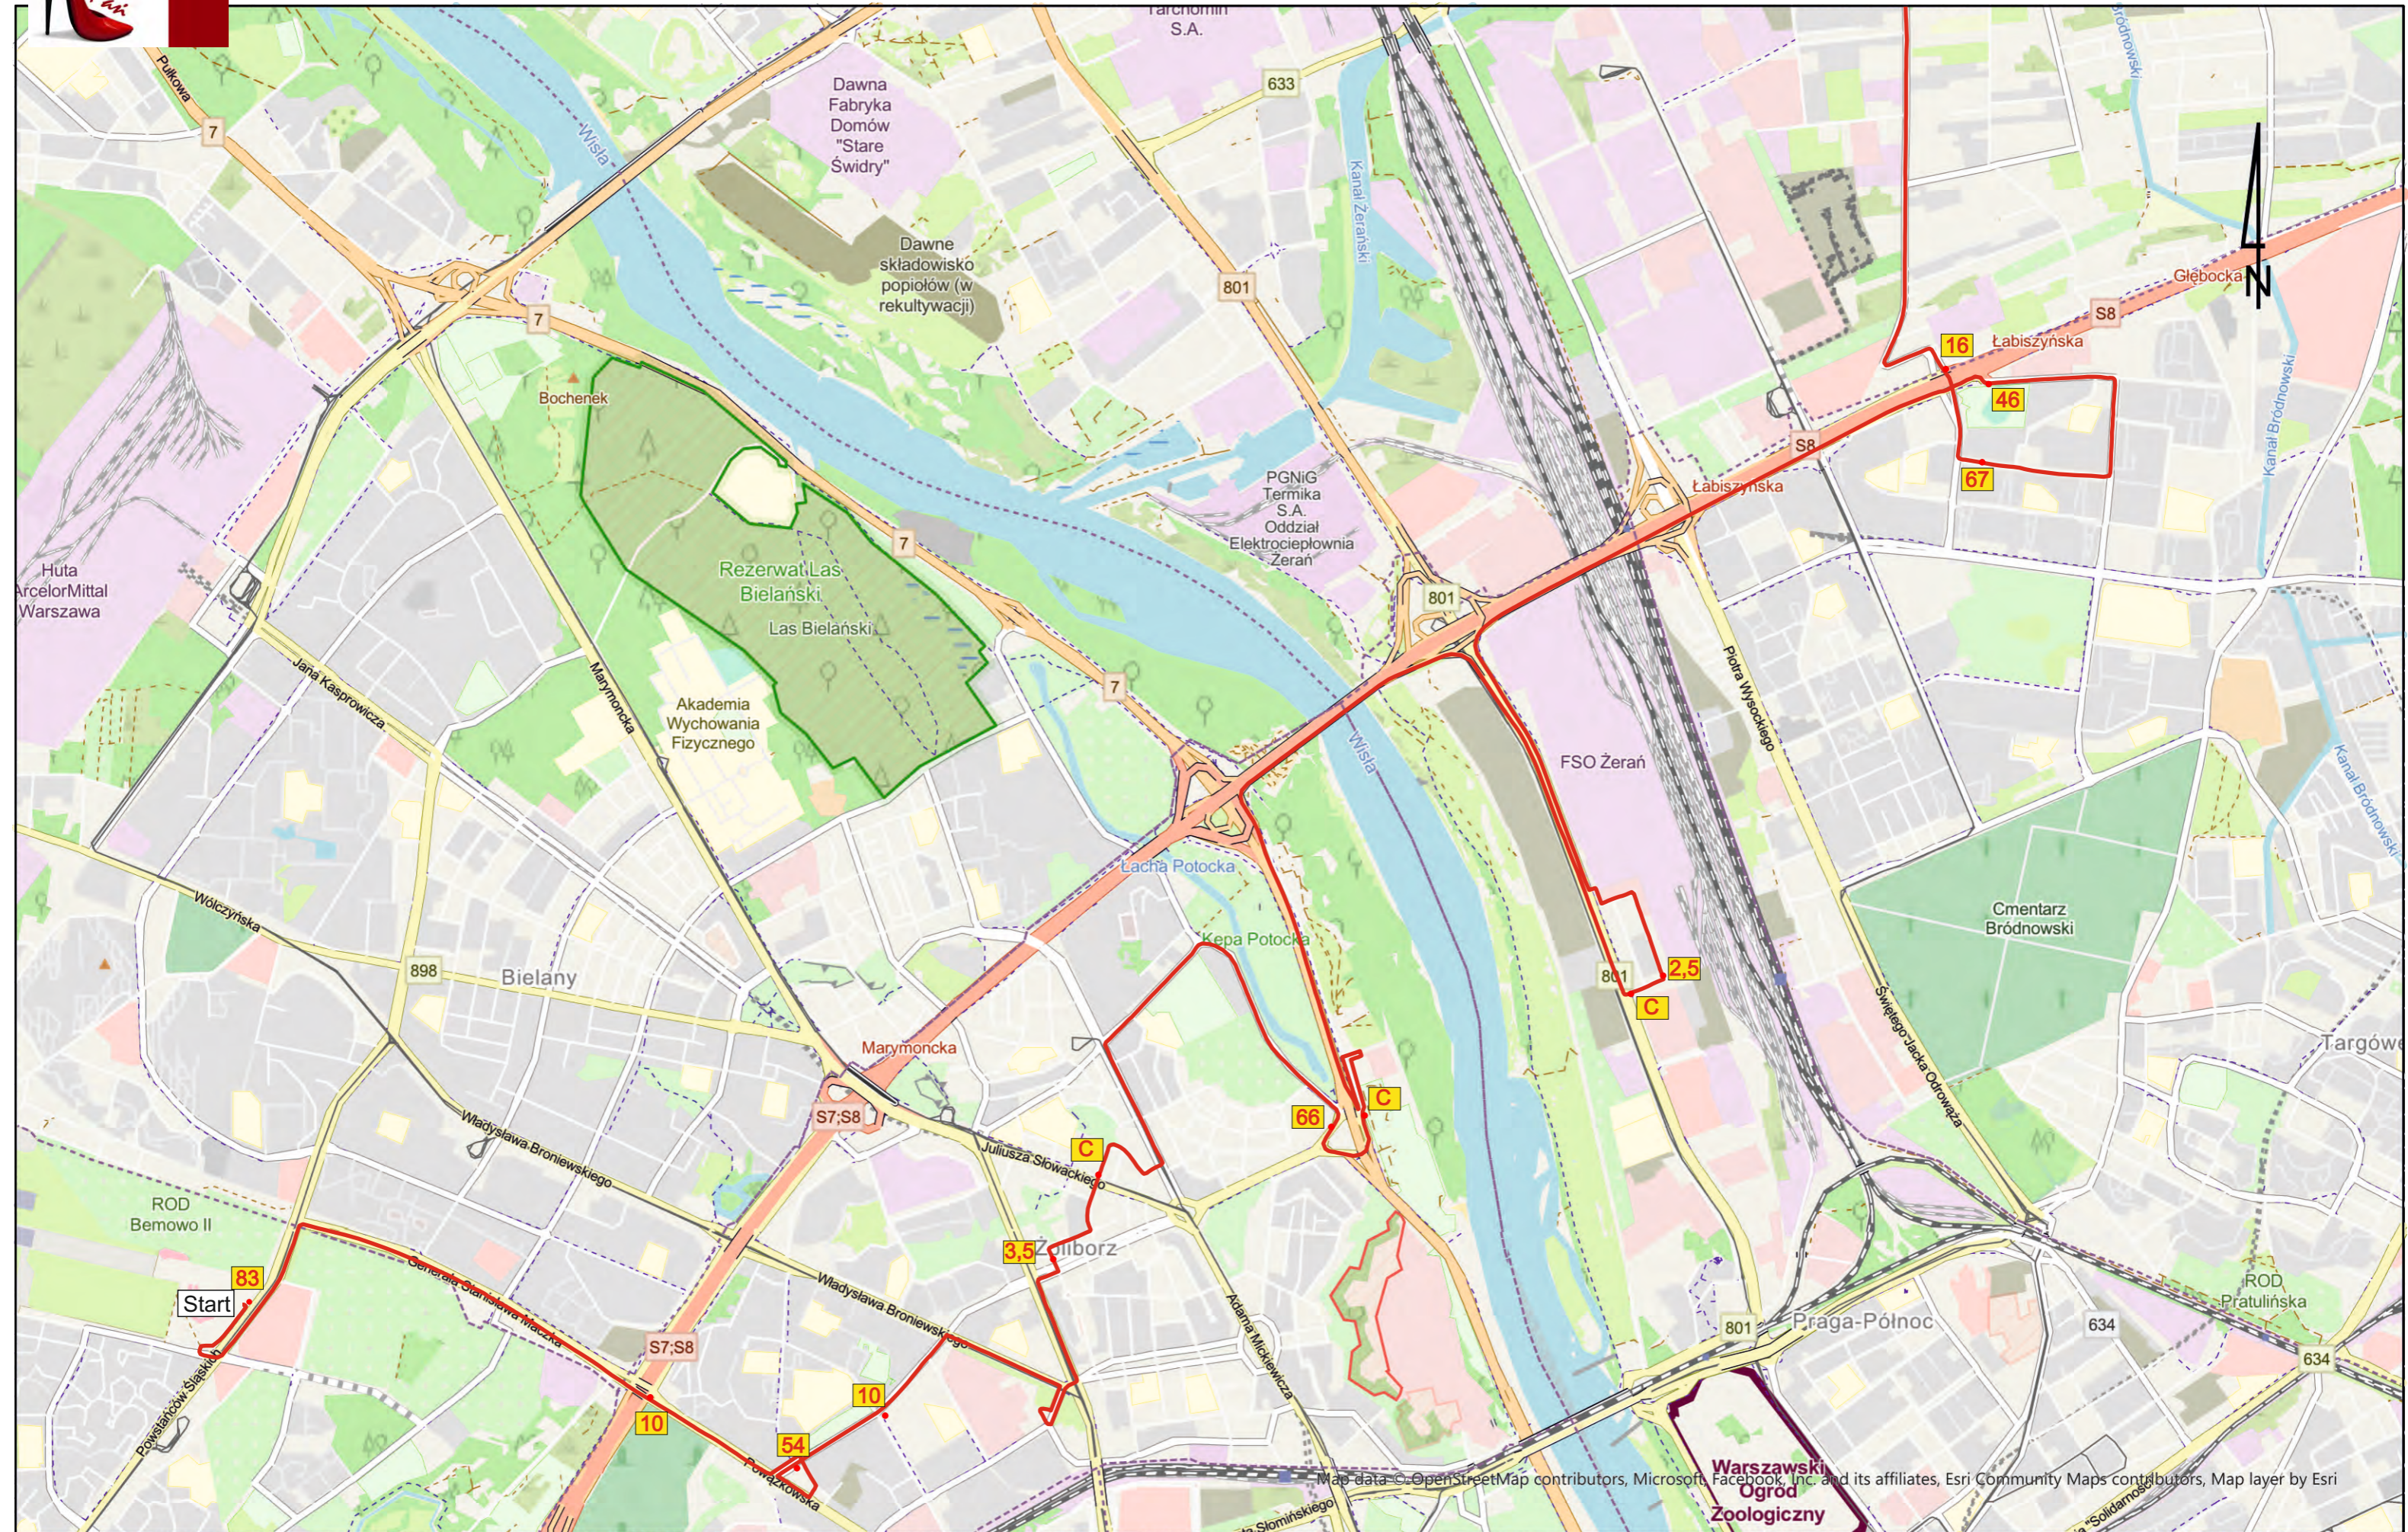

# Rajd Pań 2024 D1 - a

Map data © OpenStreetMap contributors, Microsoft, Facebook, Inc. and its affiliates, Esri Community Maps contributors, Map layer by Esri

Mapa wygenerowana z Banku Danych o Lasach.

Skala 1 : 25 000